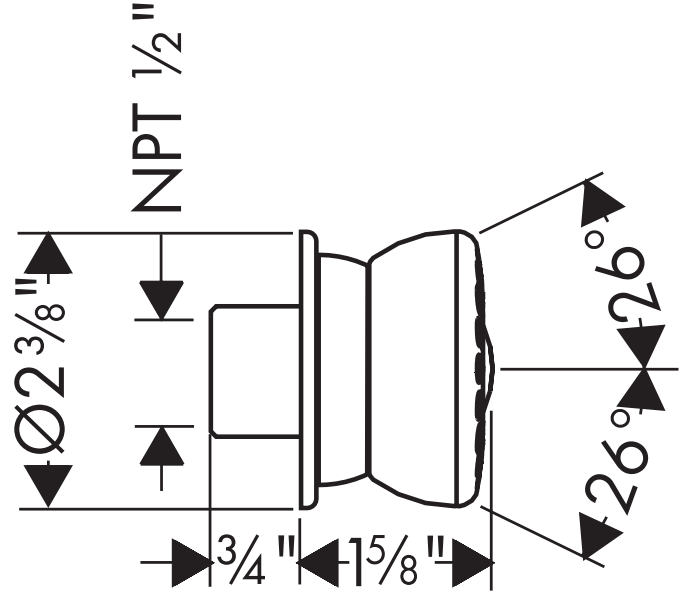

Bodyvette Stop Bodyspray 28467XX1

Available in Chrome (00), Oil Rub Bronze (62), Steel (80), Brushed Nickel (82), Polished Nickel (83),
Polished Brass (93)

Product Specification

Rubit™ cleaning system
Adjustable spray angle
1/2" female NPT inlet
Built-in temporary shutoff – shuts water off to a trickle
1.6 gpm